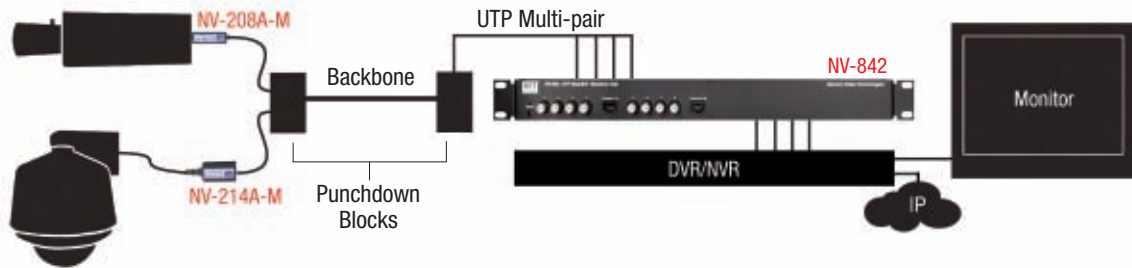

Model NV-842

8-Channel StubEQ™ Active Receiver Hub

Typical Applications

† Optional Jack and 110 Patch Panel at this location to meet EIA/TIA 568B cabling standard