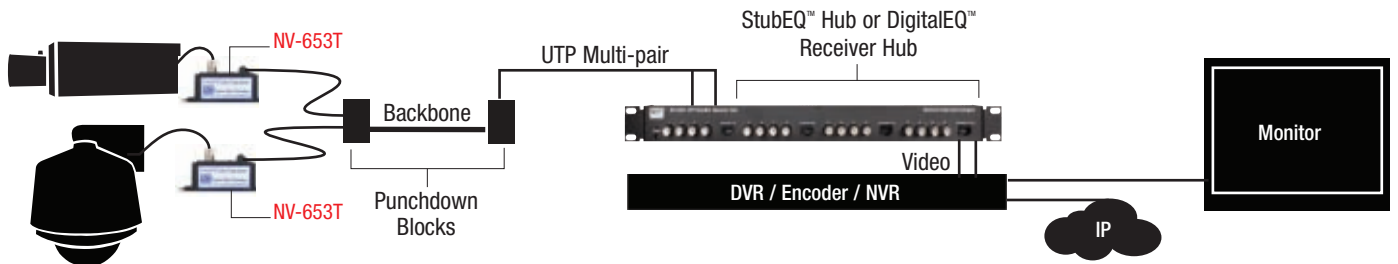

Model NV-842

8-Channel StubEQ™ Active Receiver Hub

Typical Applications

† Optional Jack and 110 Patch Panel at this location to meet EIA/TIA 568B cabling standard