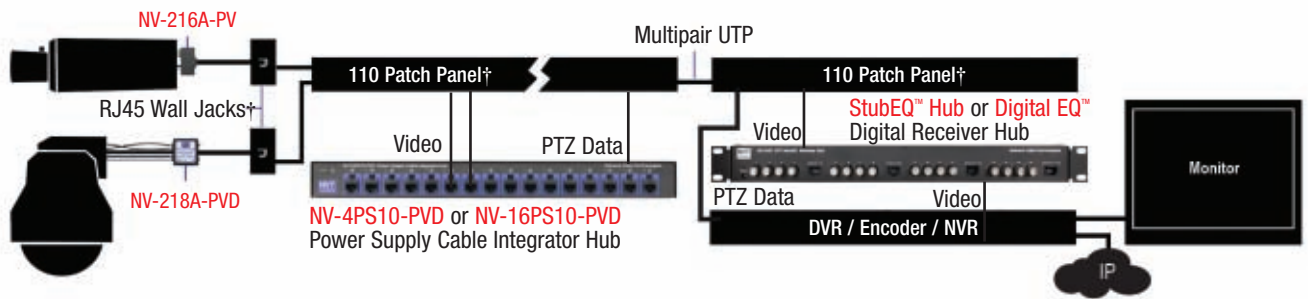

Model NV-842

8-Channel StubEQ™ Active Receiver Hub

Typical Applications

† Optional Jack and 110 Patch Panel at this location to meet EIA/TIA 568B cabling standard