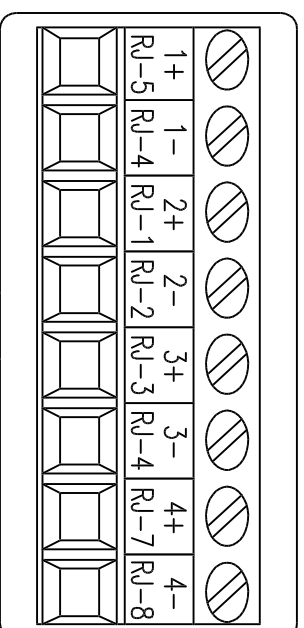

TOP VIEW

FRONT VIEW

Model NV-RJ45A

RJ45 to Screw Terminal Adaptor